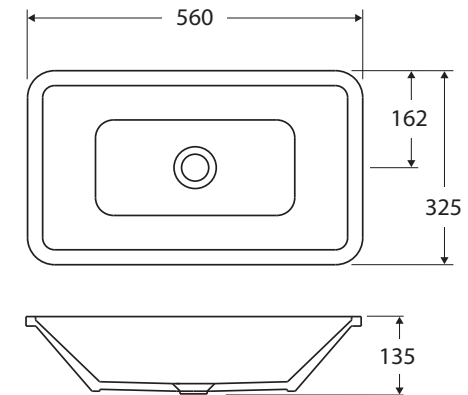

RAK

Chamelion

FULLY-INSET BASIN

Features

- Fully vitreous china with no tap hole or overflow
- Requires 32 mm waste without overflow (not included)
- Capacity: 10.8 litres, weight: 8kg

Please note: Due to the nature of ceramic as a material, small variations in size and shape do occur. Ensure that the measurements of the purchased basin are checked physically BEFORE cutting any counter-top. Specification drawings are a guide only. Fienza will not be held liable for any errors made by external parties when cutting counter-tops.

While we aim to ensure specifications are correct at the time of publication, Fienza reserves the right to make modifications without prior notice. Physical colour may vary from image shown. All measurements are shown in millimetres. For ceramic products, please allow +/- 10 mm tolerance for manufacturing variance. Always use physical product measurements for mark-ups and roughing-in as the technical drawing may differ from actual product received.